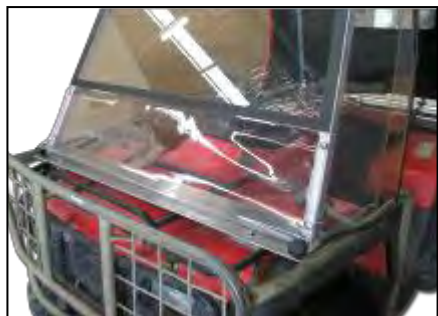

**NEW FOR
2009!**

ALUMINIUM FRAME QUAD CAB

PRO-POD:

The Pro-Pod is our all new aluminium frame quad cab. Super lightweight at under 20kg's, this is designed to spread the weight on both front and back carriers to provide minimum stress on the carrier. High tensile aluminium is used for extra strength and durability and the windscreen is toughened safety glass. Features a strong and stylish plastic toolbox (deluxe) or clear PVC front skirt (econ), tough polycarb side fenders and a heavy duty PVC canopy hood which can be rolled up at the back. Folds up flat for cheap freighting and storage. Roller doors and wiper can be added if desired.

Code #	Description	Price:
PP 500	Pro-Pod DELUX (with tool box bonnet)	\$ 1787.21
PP 501	Pro-Pod ECONOMY (with PVC front skirt)	\$ 1623.84
PP 502	Windscreen Wiper kit	\$ 417.17
PP 503	Roller Doors (pair)	\$ 477.65
208	Windscreen Washer kit	\$ 111.27