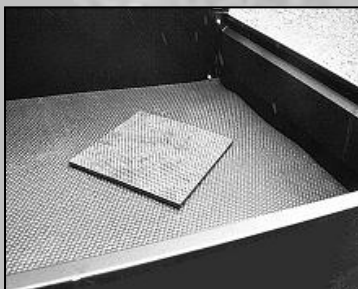

← Part # HO 560 'DECKLINER' RUBBER MAT:
Solid 6mm rubber with checkerplate surface makes a long lasting and grippy surface for the deck.

Part # HO 561 STOCKCRATE: →
Galvanized steel Stockcrate features 2-in-1 door options (sliding ½ door and hinging whole door).