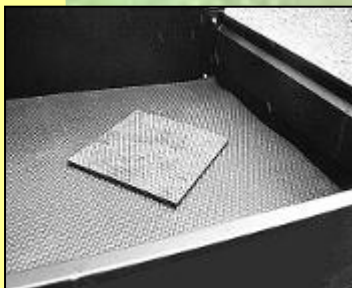

← Part # KB 717 'DECKLINER' RUBBER MAT:
Solid 6mm rubber with checkerplate surface makes a long lasting and grippy surface for the deck.

Part # KB 718 STOCKCRATE: →
Galvanized steel Stockcrate features 2-in-1 door options (sliding ½ door and hinging whole door).